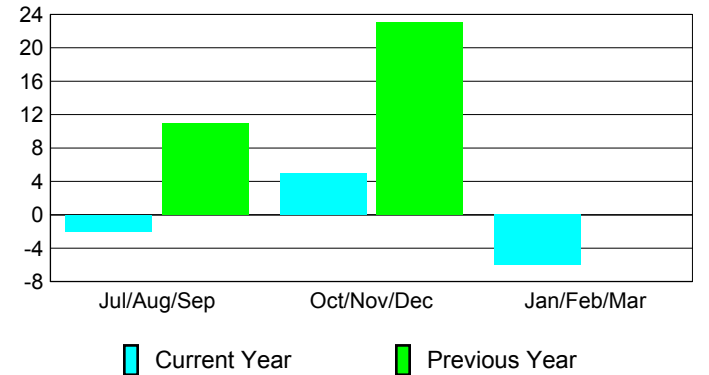

Membership Results
2009-2010

Membership
2008-2009

Month	Net Memb	Actual New	Actual Dropped	Gain/Loss of	Gain/Loss of
	Goal	Memb	Memb	Memb	Memb
Jul/Aug/Sep	0	44	-46	-2	11
Oct/Nov/Dec	0	40	-35	5	23
Jan/Feb/Mar	0	26	-32	-6	0
Totals	0	110	-113	-3	34

Membership Results 2009-2010

Goal, New, Dropped, Gain/Loss

Comparison of Membership Gain/Loss

Current Year Compared to the Previous Year

Gender Comparison 2009-2010