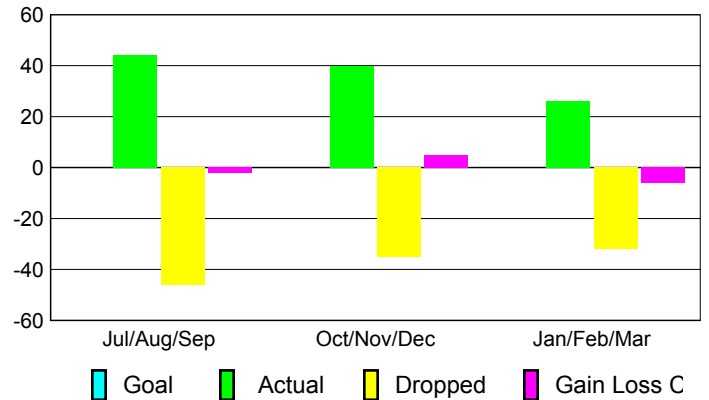

Membership Results 2009-2010

Goal, New, Dropped, Gain/Loss